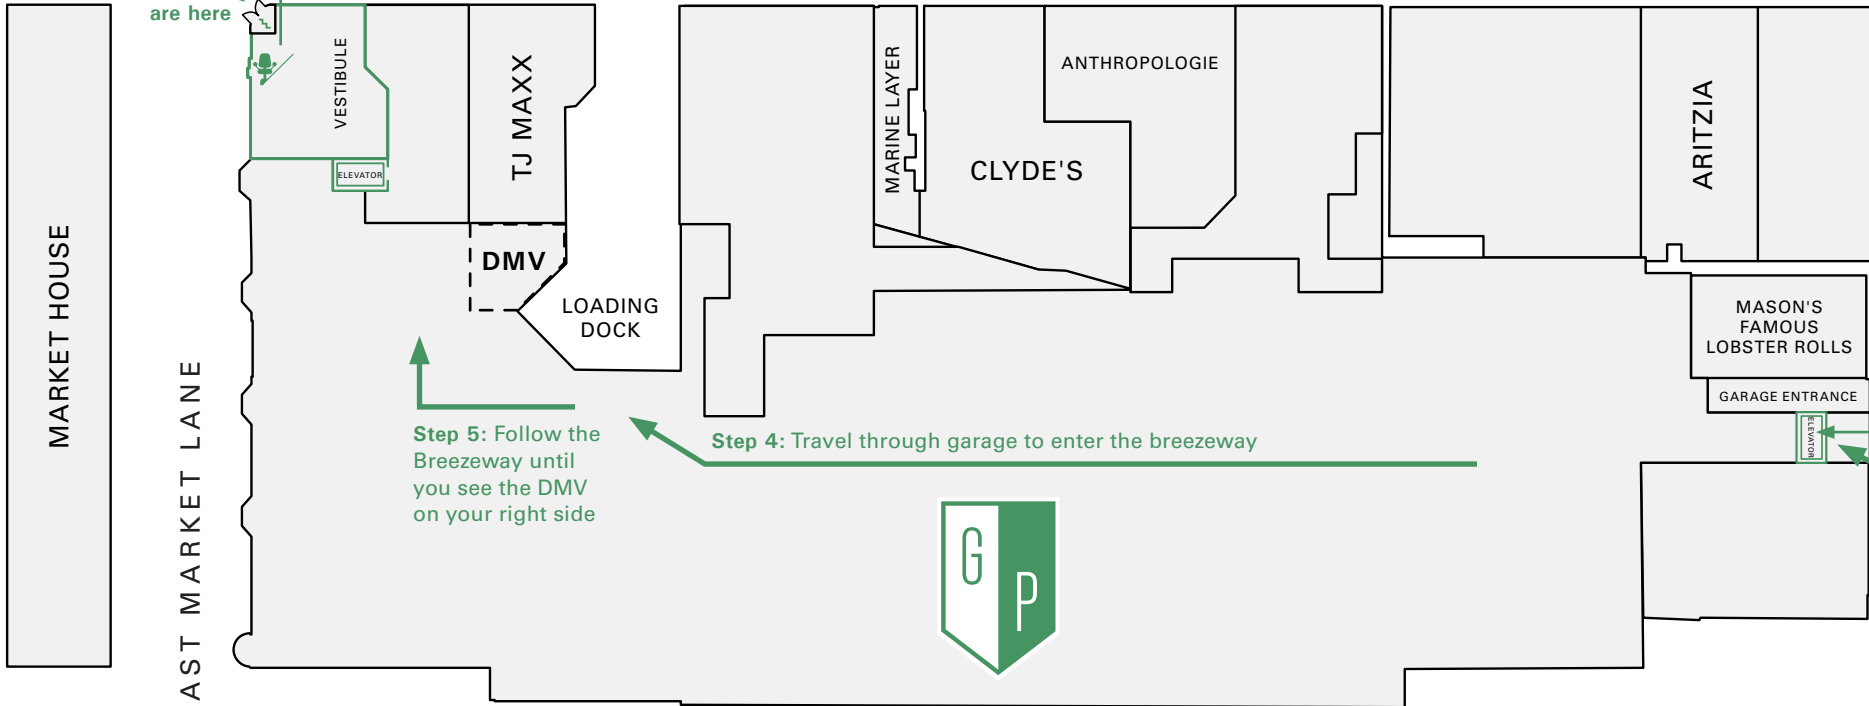

--- LEVEL C
 — M STREET LEVEL

M STREET

Step 1: Travel along M Street towards Wisconsin Avenue

Step 2: Turn onto Wisconsin Avenue towards the Canal

WISCONSIN AVE

You are here

Step 5: Follow the Breezeway until you see the DMV on your right side

Step 4: Travel through garage to enter the breezeway

Step 3: Take the Elevator to level C

C&O CANAL

STEP 1

Travel along M Street towards Wisconsin Avenue

STEP 2

Turn onto Wisconsin Avenue towards the Canal

STEP 3

Take the Elevator to level C

STEP 4

Travel through garage to enter the breezeway

STEP 5

Follow the Breezeway until you see the DMV on your right side